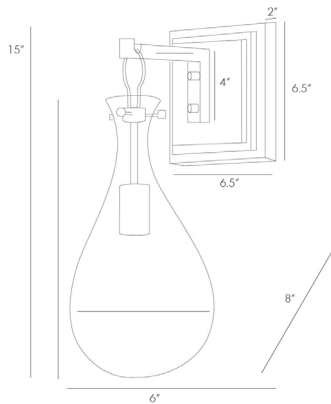

ARTERIOS

SABINE SCONCE

49986

H: 15 IN, W: 6 IN, D: 8 IN

Antique Brass, Clear Glass

Contract Suitable As Is

The clear teardrop glass shade houses the bulb of your choice as it is suspended from a square antique brass back plate. Mount multiples down a hallway to create drama. Coordinates with similar table lamp (49889) and floor lamp (79889). Shown with small clear tubular bulb. Damp-rated, although limited covered outdoor conditions may affect finish.

APPEARANCE

Material	Glass, Steel
Material Type	Plated
Finish	Antique Brass, Clear
Top Coat/Sealant	true

DIMENSIONS

Arm	3.25 IN
Backplate	H: 4 IN, W: 1 IN, D: 5 IN
Mount	H: 6.5 IN, W: 6.5 IN, D: 2 IN
	H: 6 IN, W: 6 IN

WIRING

Rating	Damp
Cord	1 FT, Clear/Silver, SPT-2
Socket	1, Type B=-E12 Other
Photographed Bulb	Small Clear Tubular Bulb
Maximum Watt	25
Voltage	110-120 V

CERTIFICATIONS

Cerifications	Mexico United States, Canada
---------------	---------------------------------

COMPLIANCY

UL/ETL	Yes
RoHS	true

SHIPPING

Product Weight	4 LBS
Gross Weight 1	3.35 LBS
Shipping Box 1	H: 9 IN, L: 15 IN, W: 11 IN

ADDITIONAL INFO

Features	Assembly Required
----------	-------------------

CONTRACT